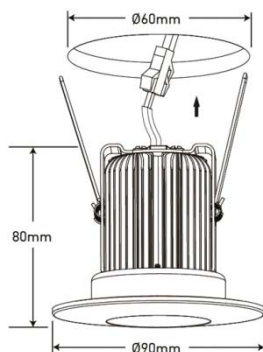

DOWNLIGHTS

TRI LED – 9W FIRE RATED DOWNLIGHT

	Warm White	Cool White
	RF9LED-WW	RF9LED-CW
Light Output (lm):	385	485
Lux @ 1m (lx):	1520	1870
Colour Temp(k):	3,000	4,000
CRI (Ra):	77	81
Power (W):	8.4	8.36
Efficacy (lm/cctW):	46	57
Power Factor:	>0.8	>0.8
Average LED life (hrs):	50,000	50,000
Comparable to:	50W Halogen	50W Halogen
IP:	65	65
Box Qty:	12	12
Weight (Kg):	0.30	0.30
Guarantee (yrs):	5	5